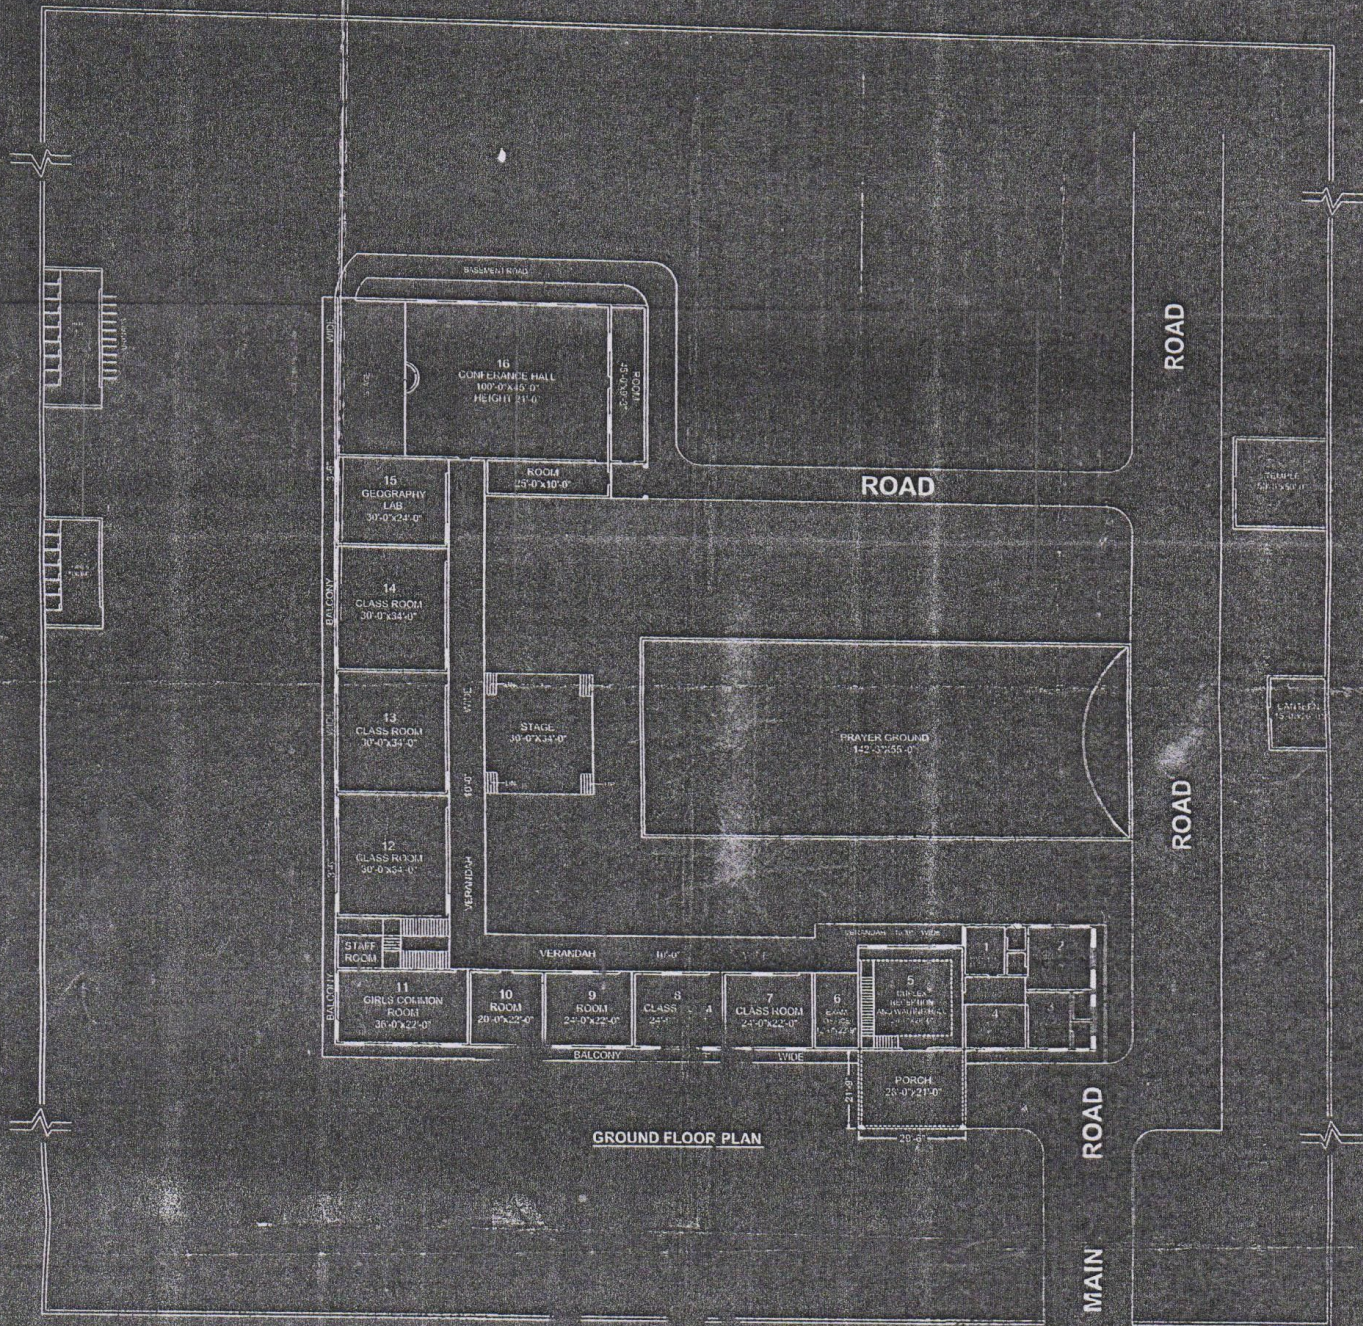

**EXISTING BUILDING PLAN OF JASVEER MEMORIAL
P.G. COLLEGE, SANDWA TEH. BIDASAR,
DISTT. CHURU (RAJ.)**

GROUND FLOOR PLAN

NOKHA - BIDASAR STATE HIGHWAY - MAIN ROAD

LAND AREA : 7 BIGHA 13 BISWA

EXISTING BUILDING PLAN OF JASVEER MEMORIAL
P.G. COLLEGE, SANDWA TEH. BIDASAR,
DISTT. CHURU (RAJ.)

BASEMENT FLOOR

NOKHA - BIDASAR STATE HIGHWAY - MAIN ROAD

LAND AREA : 7 BIGHA 13 BISWA

EXISTING BUILDING PLAN OF JASVEER MEMORIAL P.G. COLLEGE, SANDWA TEH. BIDASAR, DISTT. CHURU (RAJ.)

FIRST FLOOR PLAN

NOKHA - BIDASAR STATE HIGHWAY - MAIN ROAD

LAND AREA : 7 BIGHA 13 BISWA

PRINCIPAL
JASVEER MEMORIAL P.G. COLLEGE

EXISTING BUILDING PLAN OF JASVEER MEMORIAL P.G. COLLEGE, SANDWA TEH. BIDASAR, DISTT. CHURU (RAJ.)

SECOND FLOOR PLAN

NOKHA - BIDASAR STATE HIGHWAY - MAIN ROAD

LAND AREA : 7 BIGHA 13 BISWA